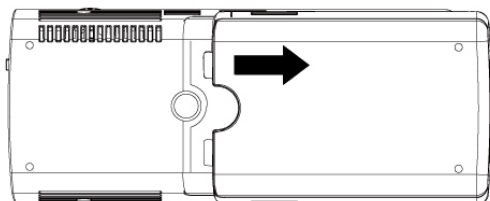

Outline Description

Fitting the battery

1. Slide the battery cover.

2. Insert the battery

3. Replace the battery cover and slide it up gently until hearing a click.

Accessory

RCA cable		VGA cable	
AC adaptor		Battery	
Carry pouch		Tripod	
Remote controller (Option)			

Key Pad

Function	Description
▲	Up/Luminance selection
▼	Down, CVBS mode/PC mode selection
◀	Left / Volume down
▶	Right / Volume up
MENU	Menu/Exit (Resume)

Remote Controller

Function	Description
Ⓜ	Suspend / Resume
🔇	Mute
▲	Normal mode : Luminance selection OSD mode : Up
▼	Normal mode : CVBS/PC input selection OSD mode : Down
◀	Left
▶	Right
MENU	Menu/Exit
📺	CVBS/PC input selection
AUTO	Using mode selection
+ VOL	Volume up
- VOL	Volume down